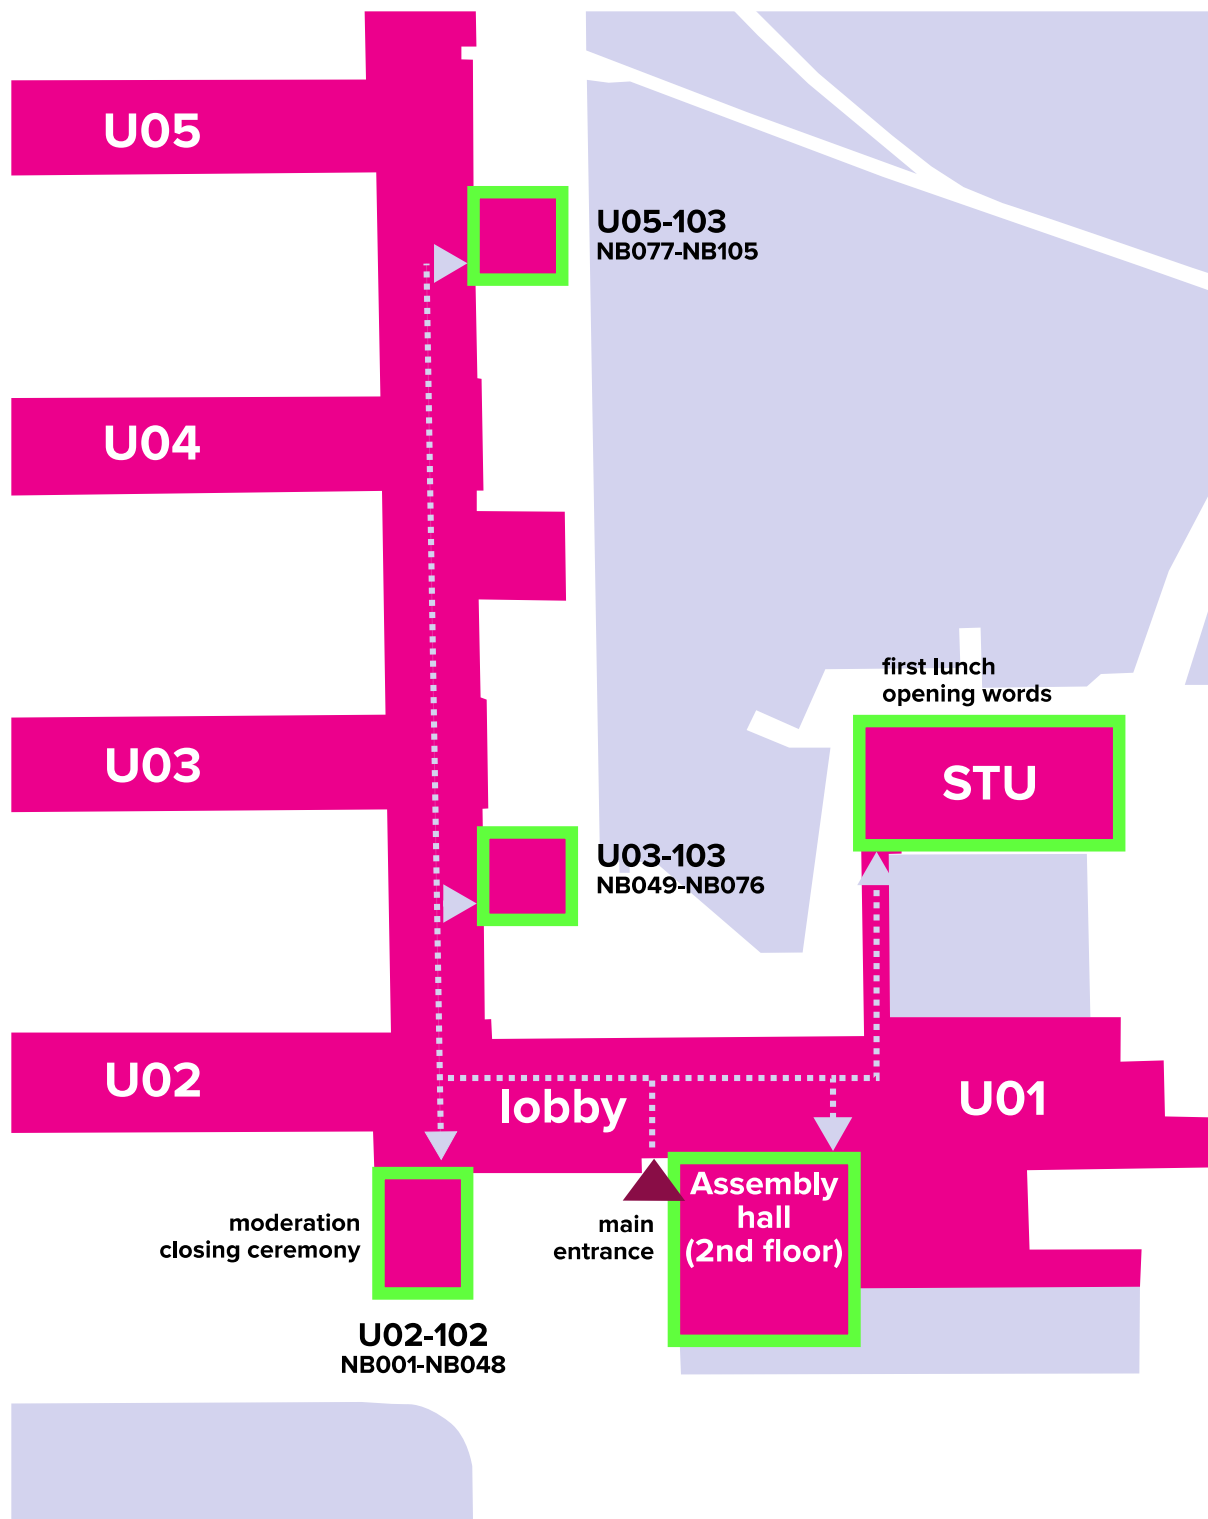

# Seating plans

NBPhO 2025

**Room U02-102**                      **NB001 - NB048**

	8			16									40		48
	7			15									39		47
	6			14									38		46
	5			13									37		45
	4			12									36		44
	3			11									35		43
	2			10									34		42
	1			9									33		41

Whiteboard                       Door